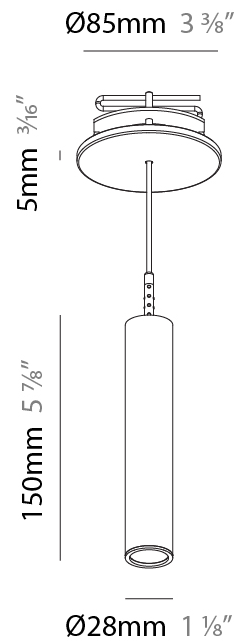

PHYSICAL

Shape: Cylinder
Diameter (mm): 28
Diameter (in): 1 1/8
Height (mm): 150
Height (in): 5 7/8
Max. Overall Height (mm): 2150
Max. Overall Height (in): 84 3/8
Min. Recessing Depth (mm): 75
Min. Recessing Depth (in): 2 15/16
Light Distribution: Downlight
Weight (kg): 0.422
Weight (lbs): .930
Diffuser: Shine Ring - Opal / Yellow / Orange / Red / Blue / Green
Fixture Finish: SSR / BKV / CWI / CRY / HAB / UFT / ITA / RUA / FTG / MYG / LOD / PUS / FRO / FUP / KIA / POP / BLS / SPG / MEY / GOH / GUM / CHC / COM / ABZ / JAG / OBR / MOS / ROR
Fixture Material: Aluminum
Cable Details: 2000mm or 4000mm Black Cable
Cut-out Measurements: 68mm / 2 11/16"

ELECTRICAL

Lamp Type: LED (Zhaga Standard)
Input Wattage (W): 6.6
Total Output Wattage (W): 6
Dimming: Tri-Mode (Non-Dimming and Phase Dimming (120Vac only) and 0-10V Dimming)
Driver Included: Yes
Driver Location: External
Driver Type: Constant Current - Universal
Driver Class: Class 2
Housing: ENCP3 w/Quick Connect
Input Voltage (V): 120 - 277
Constant Current (MA): 500

LED

Number of LEDs: 1
Color Temperature (°K): 2700 / 3000 / 4000
Max. Delivered Lumen (lm): 330 / 360 / 380
CRI: >90 CRI
Lamp Life (hrs): 50000
Upon Request: ***3500K available in minimum quantities (larger quantities upon request)

OPTICAL

Optic°: 24 / 32 / 58

RATINGS AND CERTIFICATIONS

Certified By: Certified for North American Standards
IP20
© 2024, T 1800-388-3382, F 416-247-9319, www.zaneen.com